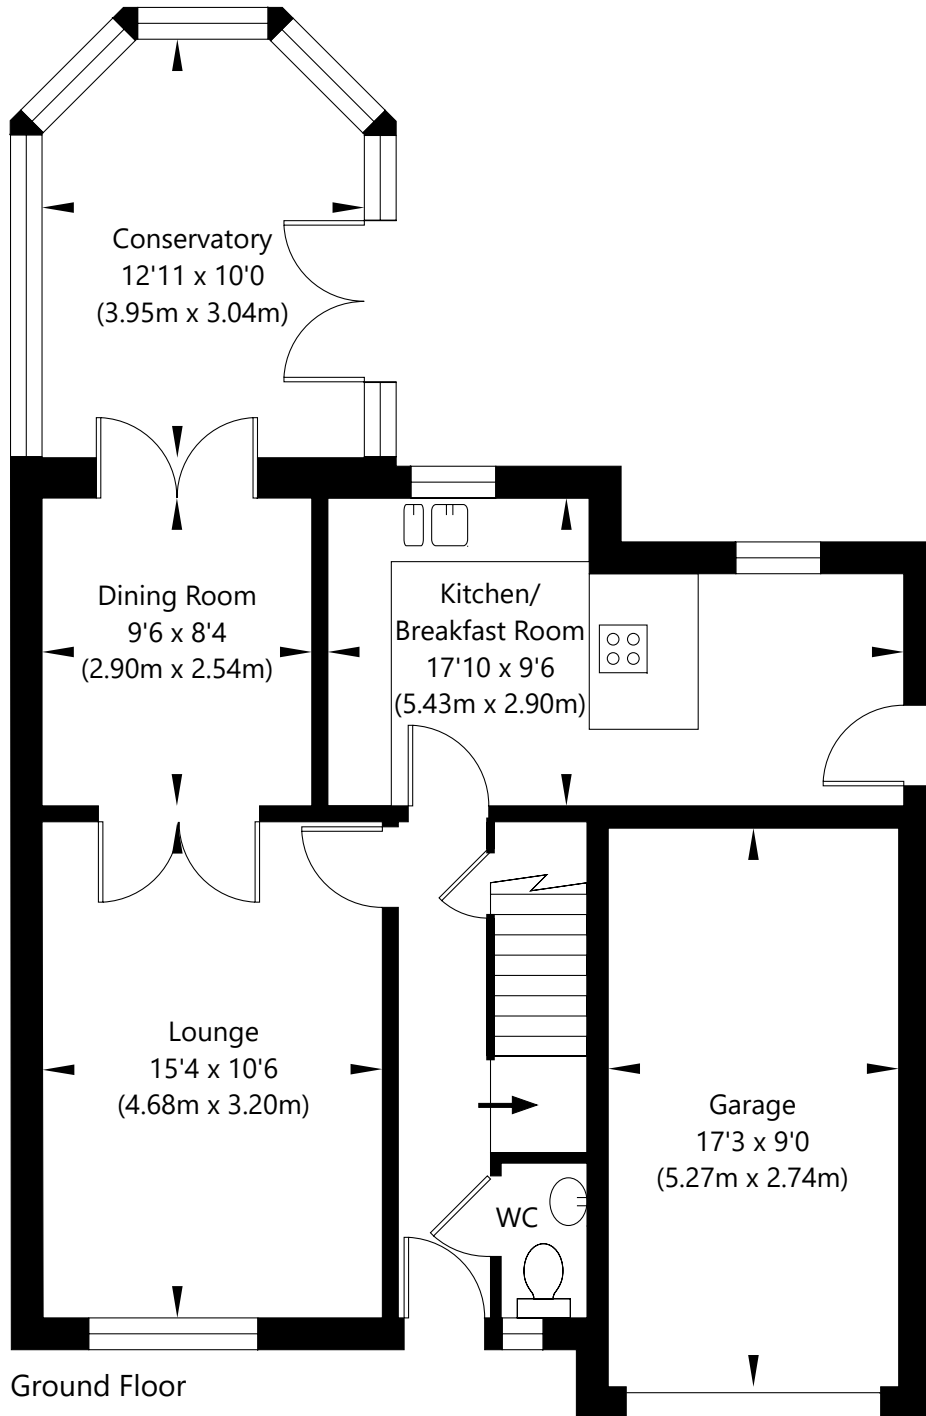

Approx. Internal Area 117.06 Sq M / 1260 Sq Ft.

Not to scale. For identification only.

© www.planography.co.uk 2022

First Floor

Ground Floor