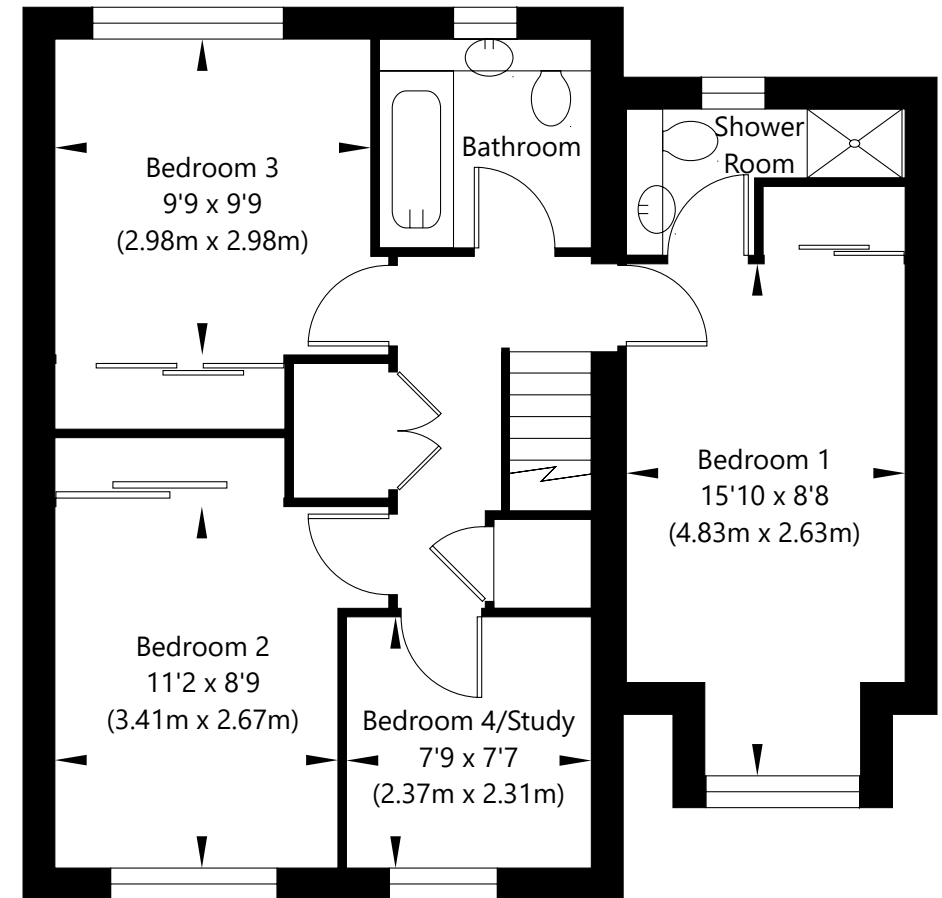

Approx. Internal Area 117.06 Sq M / 1260 Sq Ft.

Not to scale. For identification only.

© www.planography.co.uk 2022

First Floor

Ground Floor