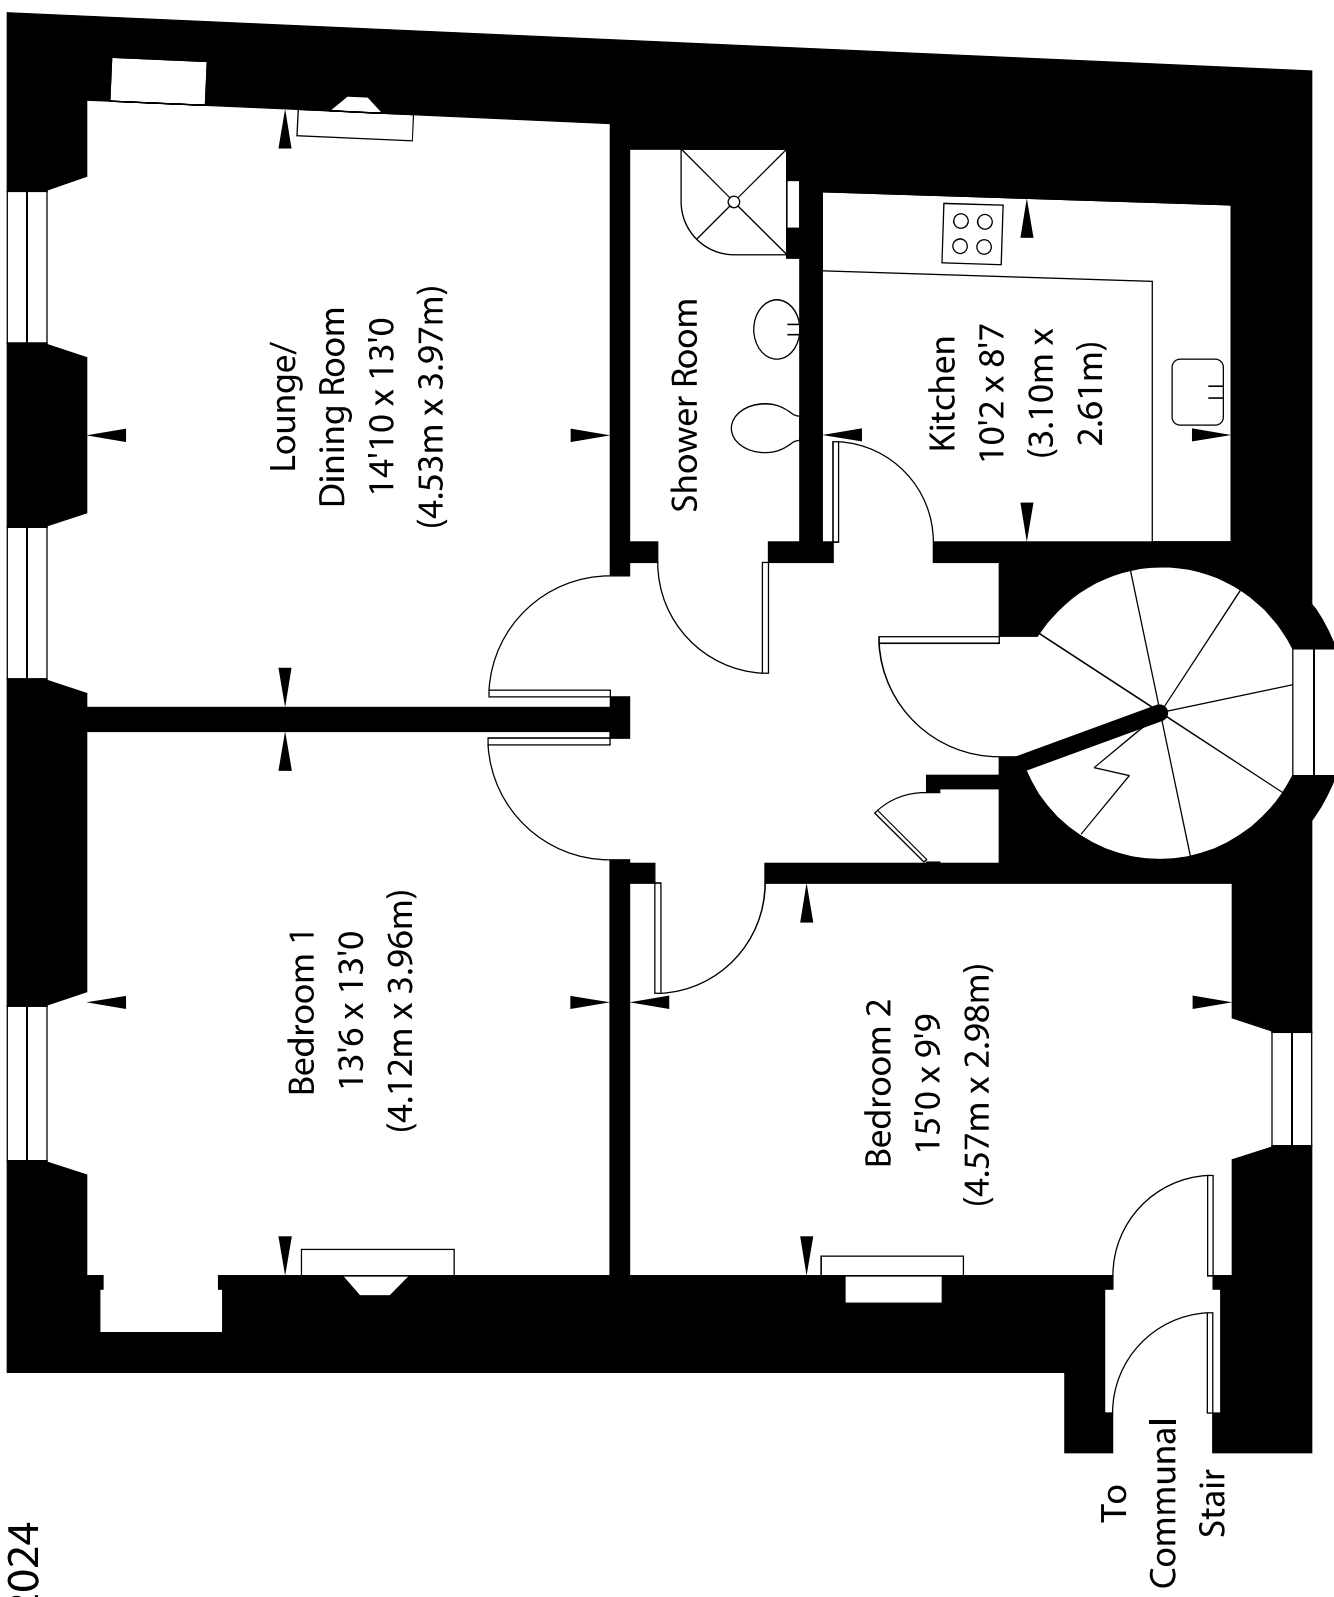

Approx. Internal Area 81.78 Sq M / 881 Sq Ft.
Not to scale. For identification only.

© www.planography.co.uk 2024

First Floor

Ground Floor