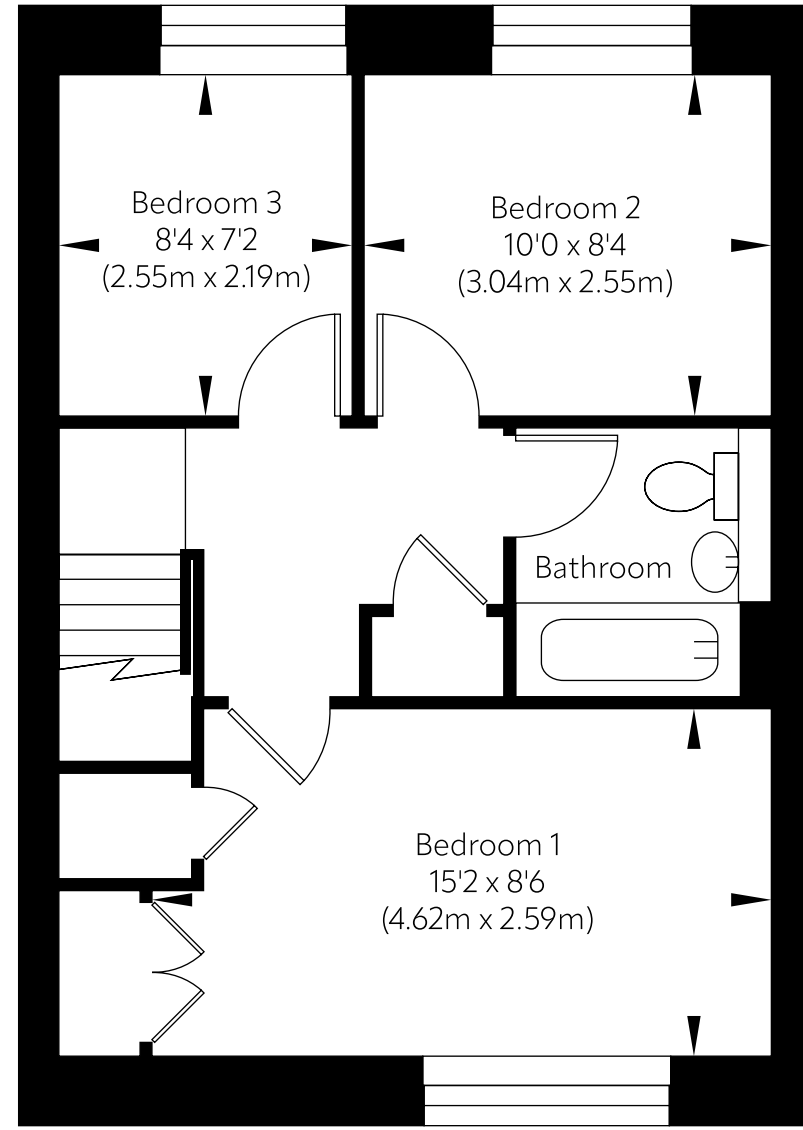

Approx. Gross Internal Floor Area 80.01 Sq M / 861 Sq Ft.

Ground Floor

First Floor

Area excludes garages, outbuildings, attics and eaves if applicable.
All measurements are approximate. Not to scale. For identification only.