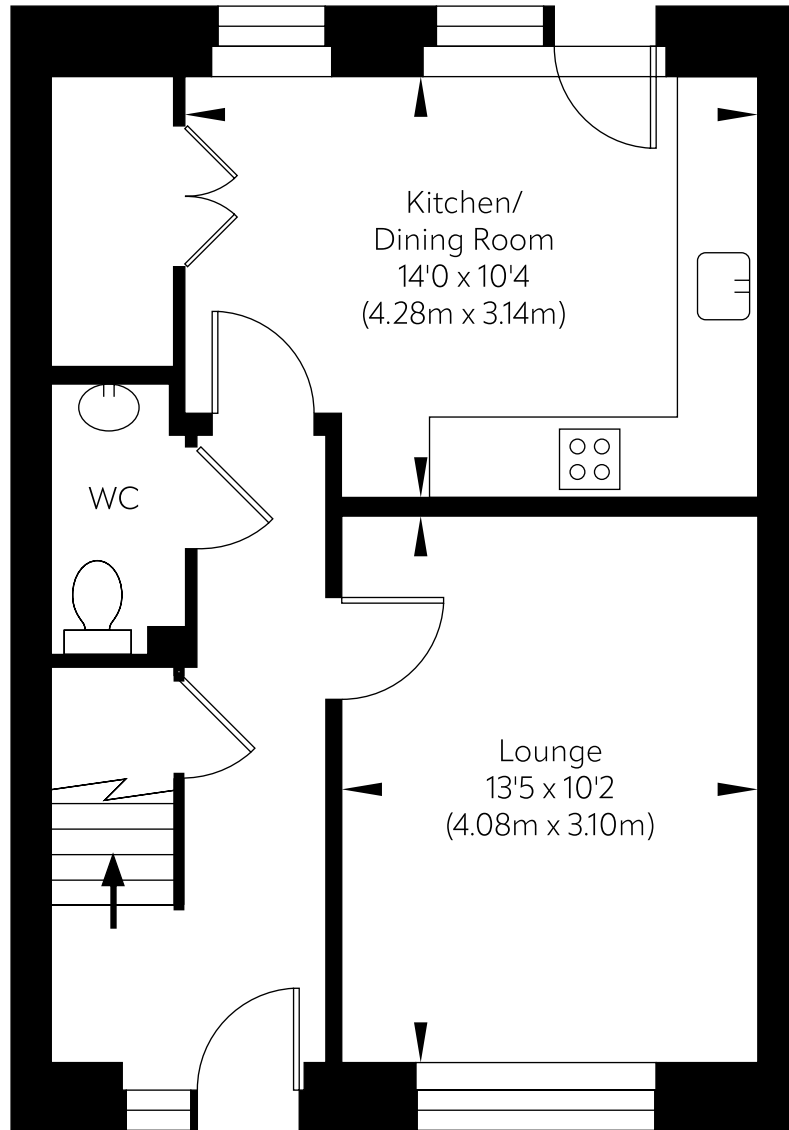

Approx. Gross Internal Floor Area 80.01 Sq M / 861 Sq Ft.

Ground Floor

First Floor

Area excludes garages, outbuildings, attics and eaves if applicable.
All measurements are approximate. Not to scale. For identification only.