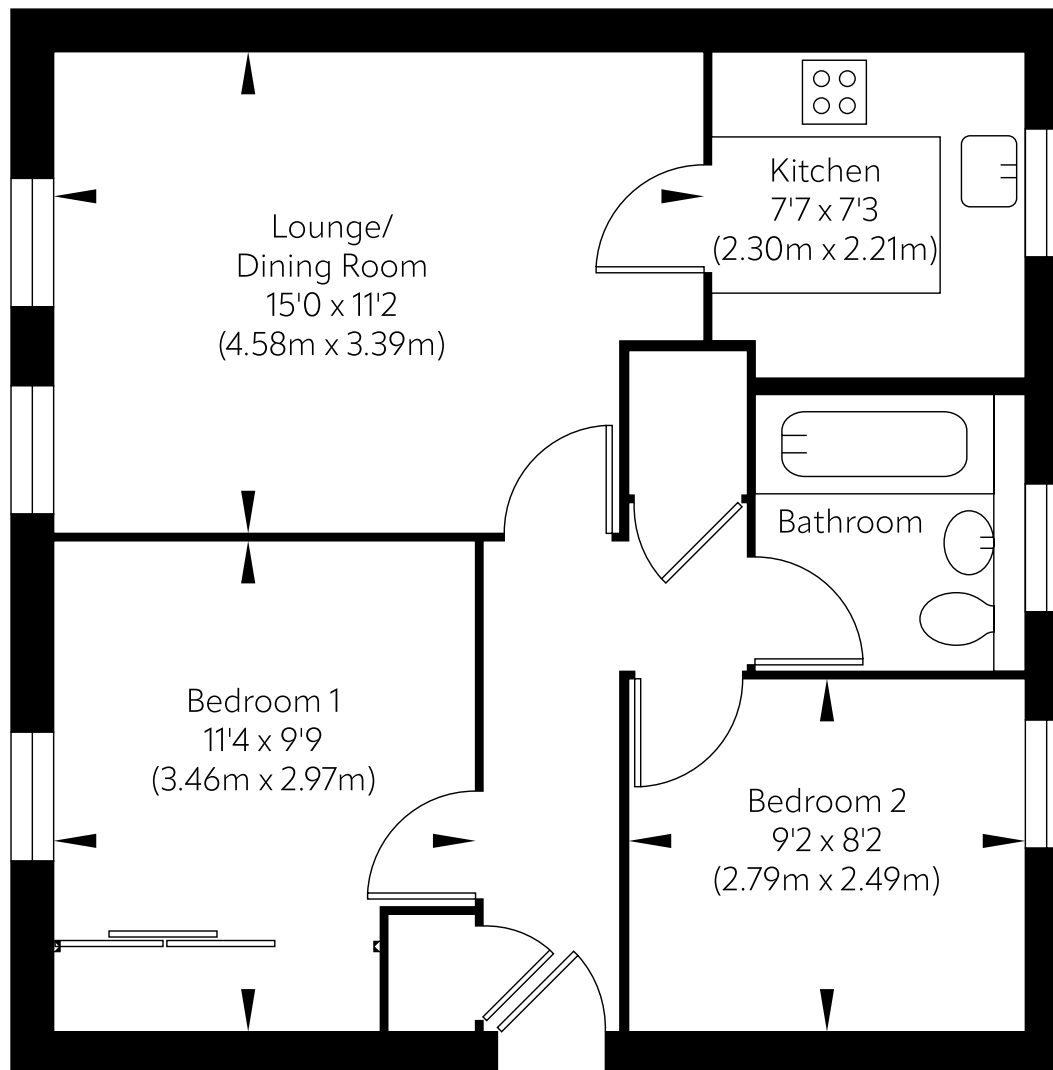

Approx. Gross Internal Floor Area 47.21 Sq M / 508 Sq Ft.

First Floor

Area excludes garages, outbuildings, attics and eaves if applicable.
All measurements are approximate. Not to scale. For identification only.