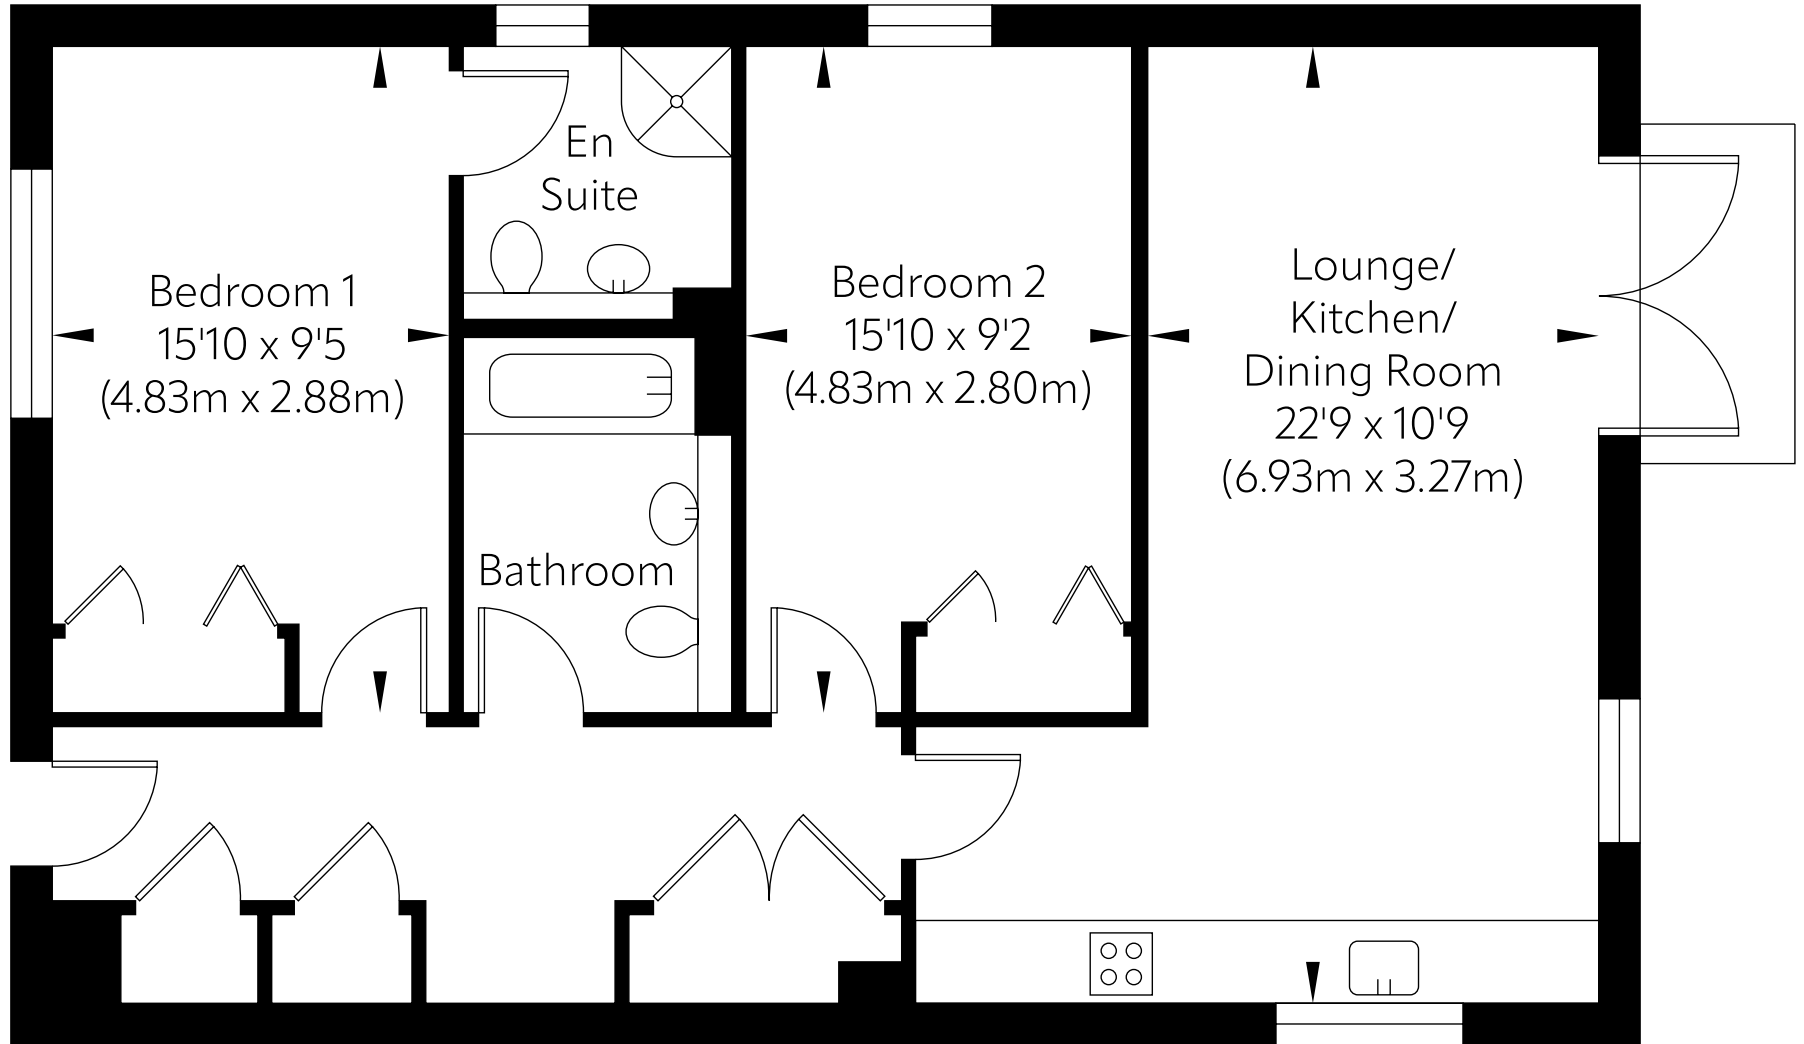

Approx. Gross Internal Floor Area 77.31 Sq M / 832 Sq Ft.

First Floor

Area excludes garages, outbuildings, attics and eaves if applicable.
All measurements are approximate. Not to scale. For identification only.
© 2024 planography.co.uk