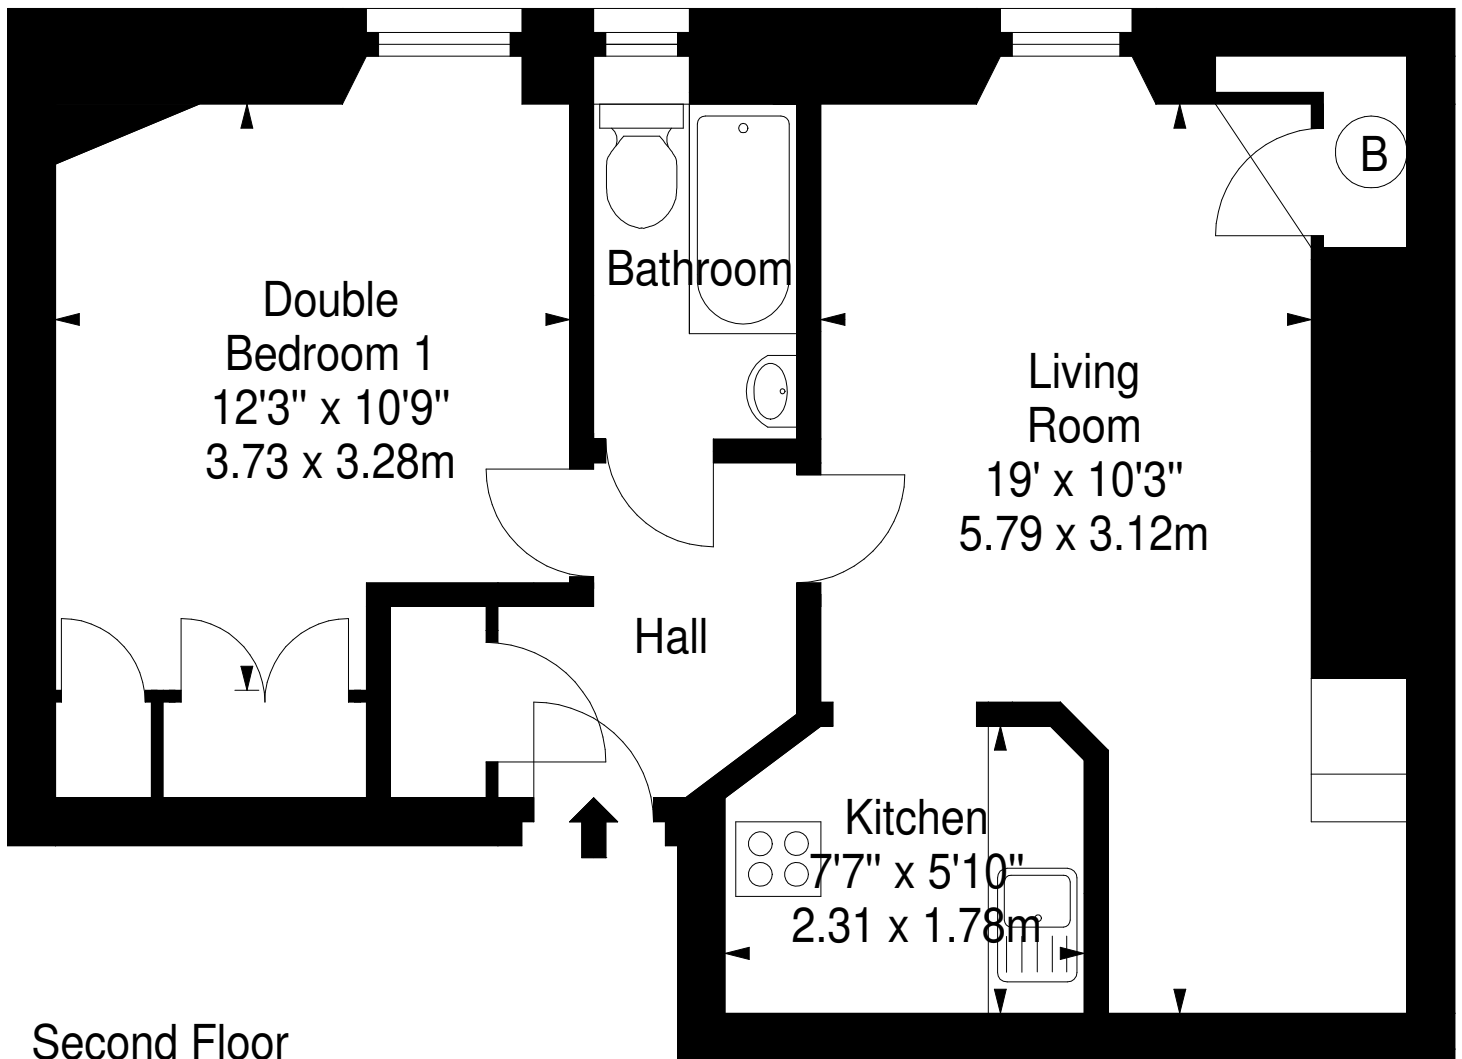

**Marionville Road,  
Edinburgh,  
Midlothian, EH7 6BQ**

Approx. Gross Internal Area  
467 Sq Ft - 43.38 Sq M  
For identification only. Not to scale.  
© SquareFoot 2024

Second Floor