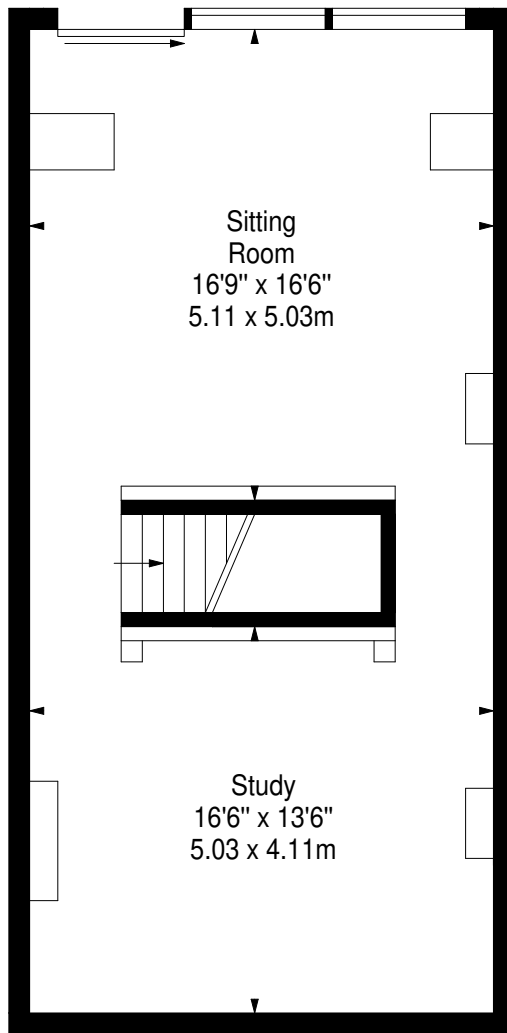

Lockharton Avenue,
Edinburgh,
Midlothian, EH14 1BB

Approx. Gross Internal Area
1701 Sq Ft - 158.02 Sq M
For identification only. Not to scale.
© SquareFoot 2024

Garden Level

Street Level