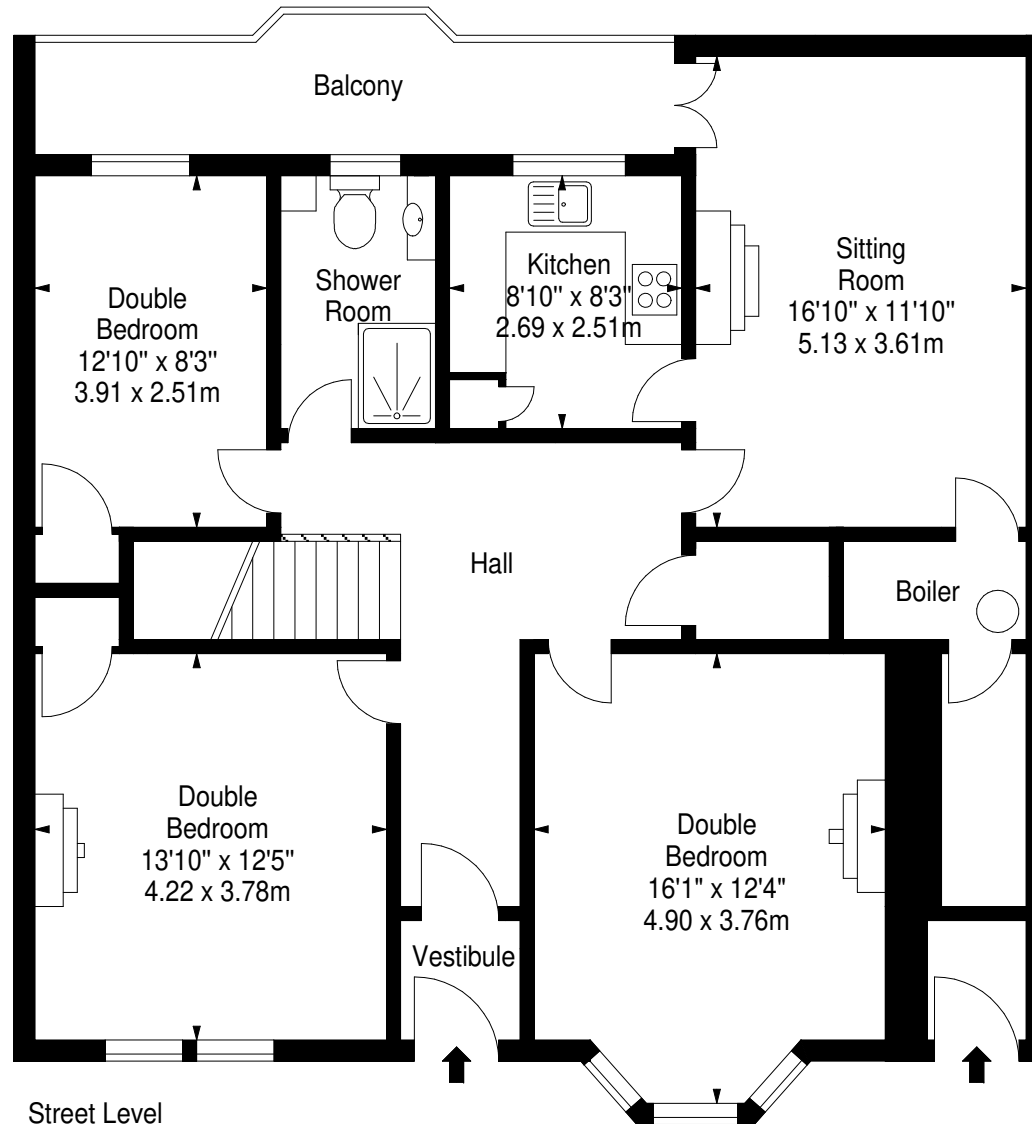

Lockharton Avenue,
Edinburgh,
Midlothian, EH14 1BB

Approx. Gross Internal Area
1701 Sq Ft - 158.02 Sq M
For identification only. Not to scale.
© SquareFoot 2024

Garden Level

Street Level