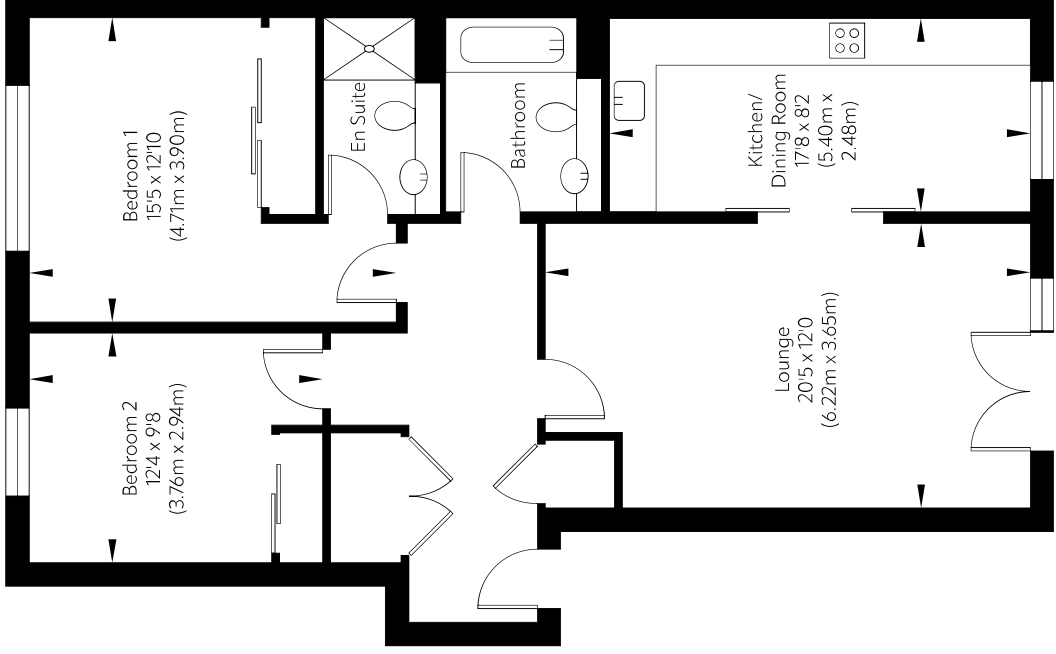

Approx. Gross Internal Floor Area 86.44 Sq M / 930 Sq Ft.

### First Floor

Area excludes garages, outbuildings, attics and eaves if applicable.  
All measurements are approximate. Not to scale. For identification only.  
© 2024 planography.co.uk