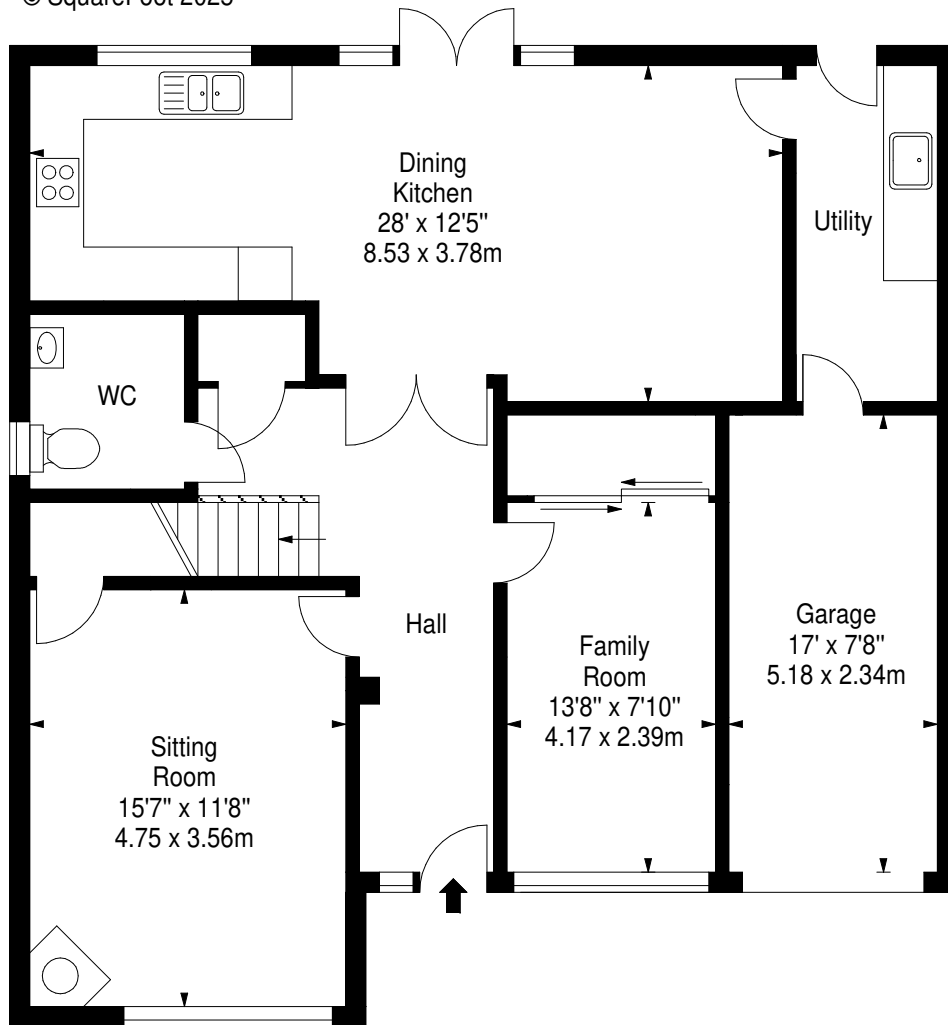

**Malachi Gait,
Kirkliston,
Midlothian, EH29 9FR**

Approx. Gross Internal Area
1868 Sq Ft - 173.54 Sq M
(Including Garage)
For identification only. Not to scale.
© SquareFoot 2025

Ground Floor

First Floor