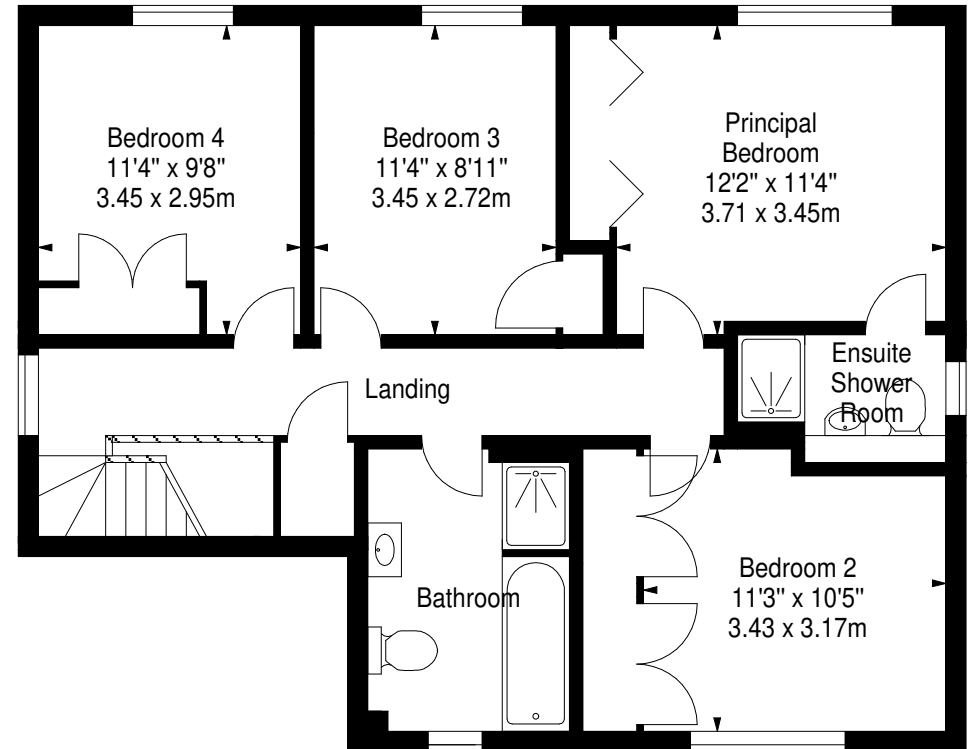

**Malachi Gait,
Kirkliston,
Midlothian, EH29 9FR**

Approx. Gross Internal Area
1868 Sq Ft - 173.54 Sq M
(Including Garage)
For identification only. Not to scale.
© SquareFoot 2025

Ground Floor

First Floor