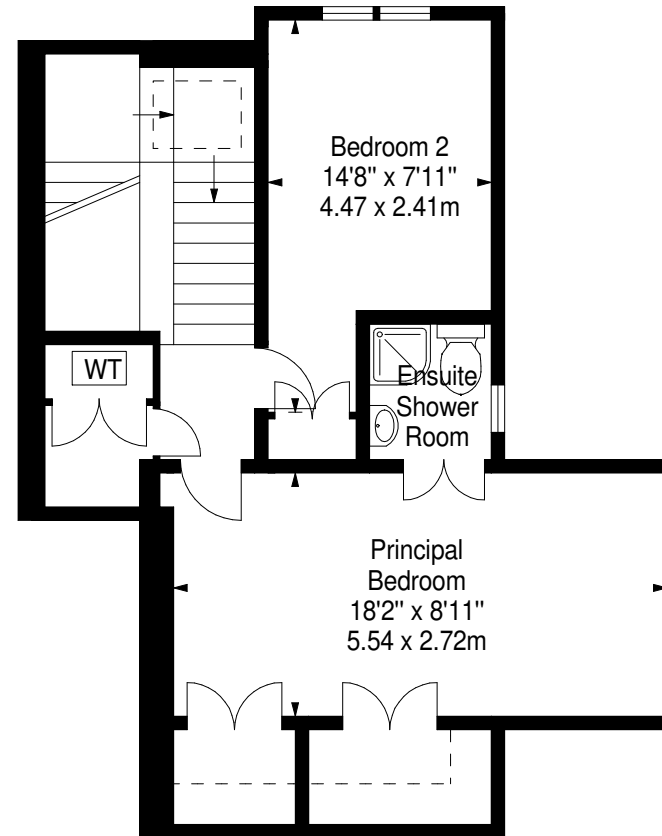

Merchiston Park,
Edinburgh,
Midlothian, EH10 4PW

Approx. Gross Internal Area
1109 Sq Ft - 103.03 Sq M
For identification only. Not to scale.
© SquareFoot 2025

Ground Floor

First Floor

Second Floor