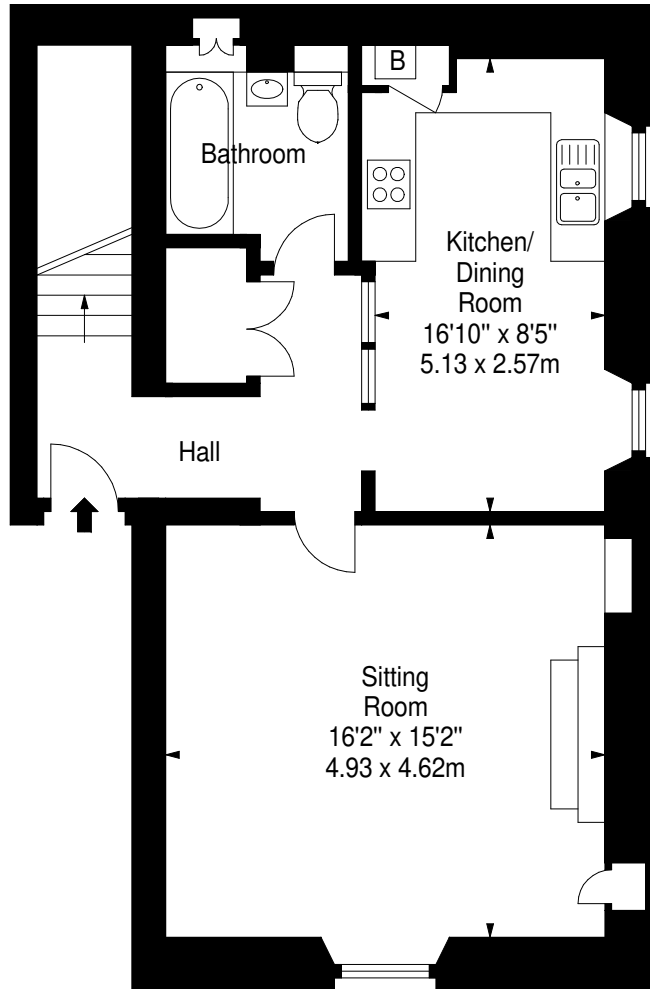

Merchiston Park,
Edinburgh,
Midlothian, EH10 4PW

Approx. Gross Internal Area
1109 Sq Ft - 103.03 Sq M
For identification only. Not to scale.
© SquareFoot 2025

Ground Floor

First Floor

Second Floor